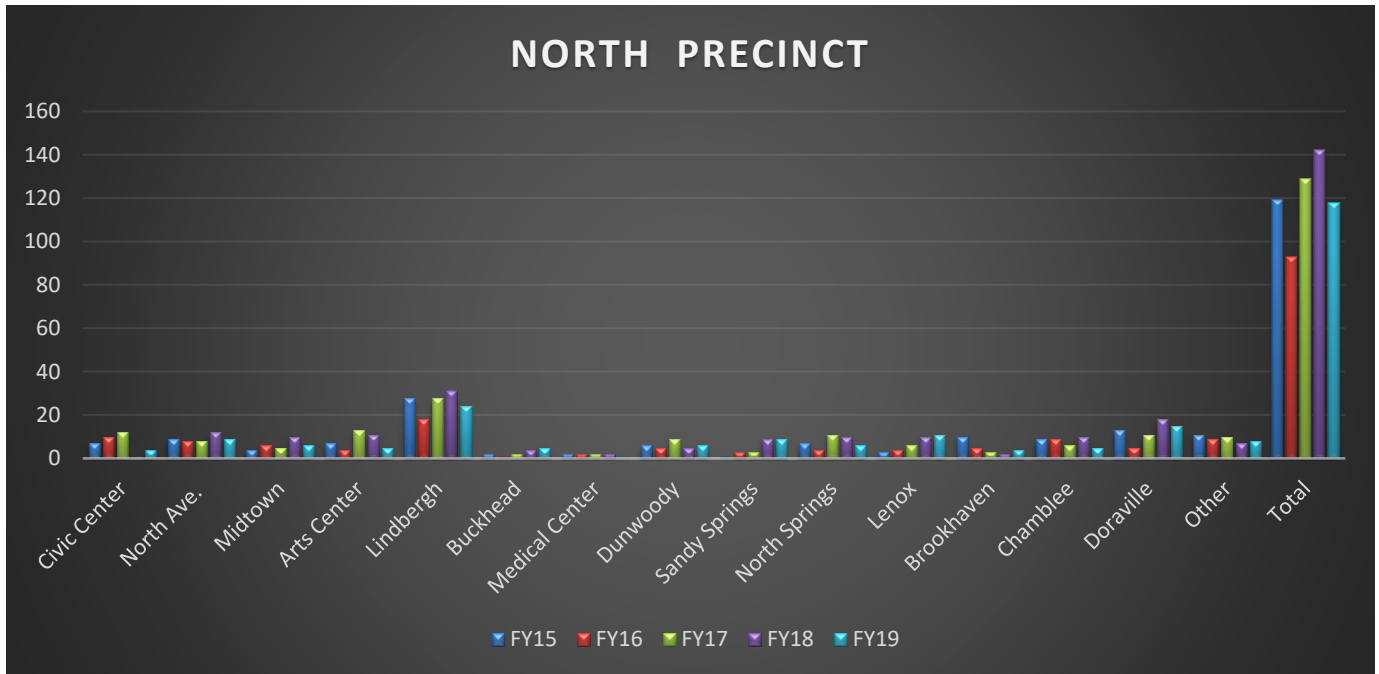

# North Precinct Crime Stats

<b>STATION</b>	<b>FY15</b>	<b>FY16</b>	<b>FY17</b>	<b>FY18</b>	<b>FY19</b>
Civic Center	7	10	12	1	4
North Avenue	9	8	8	12	9
Midtown	4	6	5	10	6
Arts Center	7	4	13	11	5
Lindbergh Center	28	18	28	31	24
Buckhead	2	1	2	4	5
Medical Center	2	2	2	2	1
Dunwoody	6	5	9	5	6
Sandy Springs	1	3	3	9	9
North Springs	7	4	11	10	6
Lenox	3	4	6	10	11
Brookhaven/Oglethorpe University	10	5	3	2	4
Chamblee	9	9	6	10	5
Doraville	13	5	11	18	15
Other*	11	9	10	7	8
<b>TOTAL</b>	<b>119</b>	<b>93</b>	<b>129</b>	<b>142</b>	<b>118</b>

\*Note: Other indicates Part I Crimes that occurred on MARTA but not at a station (facilities, construction sites, etc.).